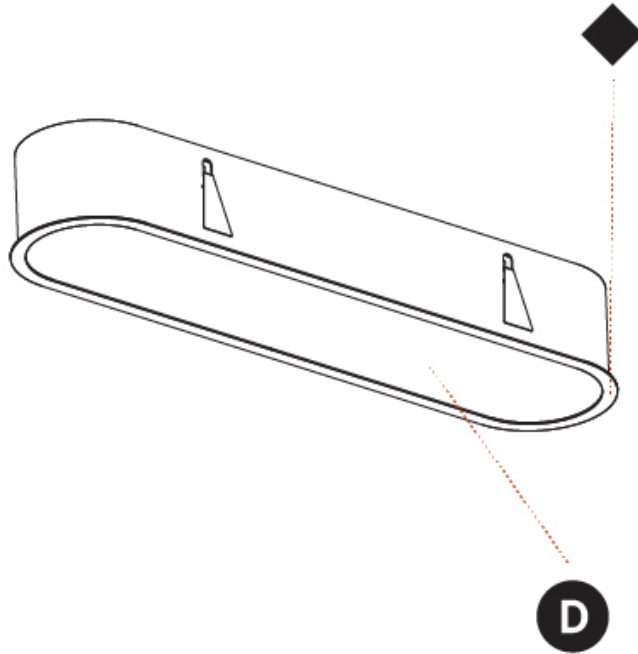

SMOOTHLINE RECESSED

A37756-

PROJECT	_____
TYPE	_____
SPECIFIER	_____
QUANTITY	_____
DATE	_____