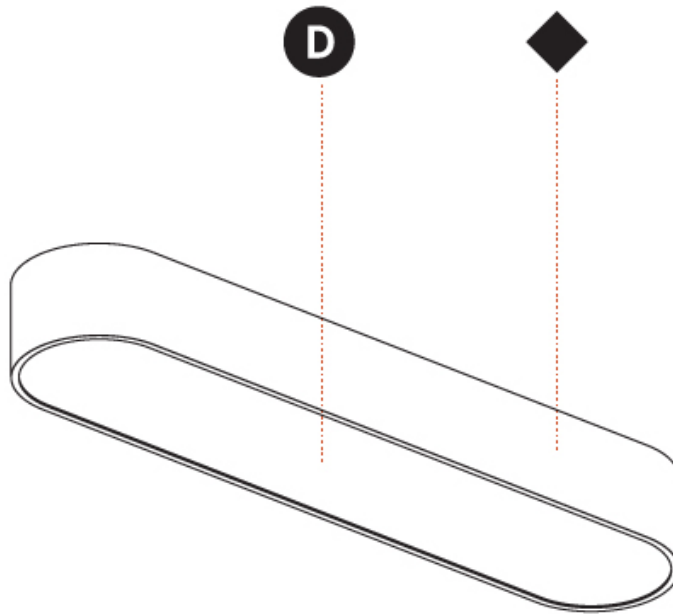

A32968-

PROJECT _____

TYPE _____

SPECIFIER _____

QUANTITY _____

DATE _____