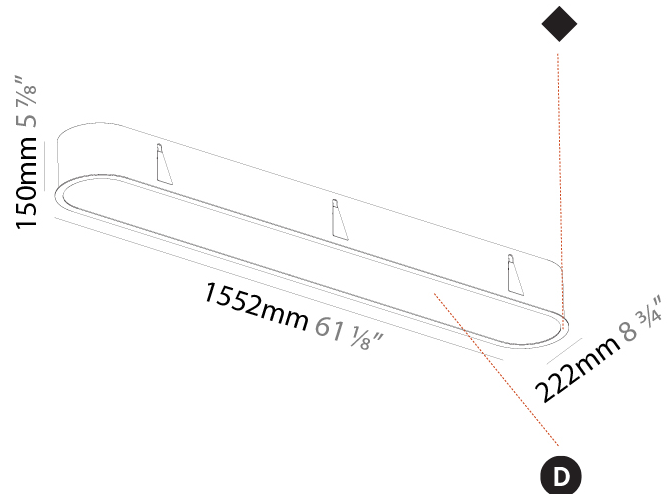

GENERAL

Series: Smoothy
Subseries: Smoothline
Brand: Prolicht
Division: Architectural
Mounting Type: Recessed
Mounting Location: Ceiling
Subcategory: Ambient

PHYSICAL

Shape: Oval
Length (mm): 1552
Length (in): 61 7/8
Width (mm): 222
Width (in): 8 3/4
Depth (mm): 150
Depth (in): 5 7/8
Ceiling Thickness (mm): 10 / 12.5 / 15 / 25
Ceiling Thickness (in): 3/8 or 1/2 or 9/16 or 1
Min. Recessing Depth (mm): 160
Min. Recessing Depth (in): 6 5/16
Light Distribution: Direct
Weight (kg): 8.895
Weight (lbs): 19.57
Diffuser: PMMA - Opal or Micro-Prism
Fixture Finish: SSR / BKV / CWI / CRY / HAB / UFT / ITA / RUA / FTG / MYG / LOD / PUS / FRO / FUP / KIA / POP / BLS / SPG / MEY / GOH / GUM / CHC / COM / ABZ / JAG / OBR / MOS / ROR
Fixture Material: Extruded Aluminum / Steel
Cut-out Measurements: 1535mm / 60 7/16" x 205mm / 8 1/16"

ELECTRICAL

Lamp Type: LED (Zhaga Standard)
Input Wattage (W): 52.8
Total Output Wattage (W): 45
Dimming: Tri-Mode (Non-Dimming and Phase Dimming (120Vac only) and 0-10V Dimming)
Driver Included: Yes
Driver Location: Integrated
Driver Type: Constant Current - Universal
Driver Class: Class 2
Input Voltage (V): 120 - 277
Constant Current (MA): 500

LED

Color Temperature (°K): 3000 / 3500 / 4000
Max. Delivered Lumen (lm): 3570 / 3842 / 3920
CRI: >80 CRI
Lamp Life (hrs): 50000

OPTICAL

RATINGS AND CERTIFICATIONS

Certified By: Certified for North American Standards
IP rating: IP20